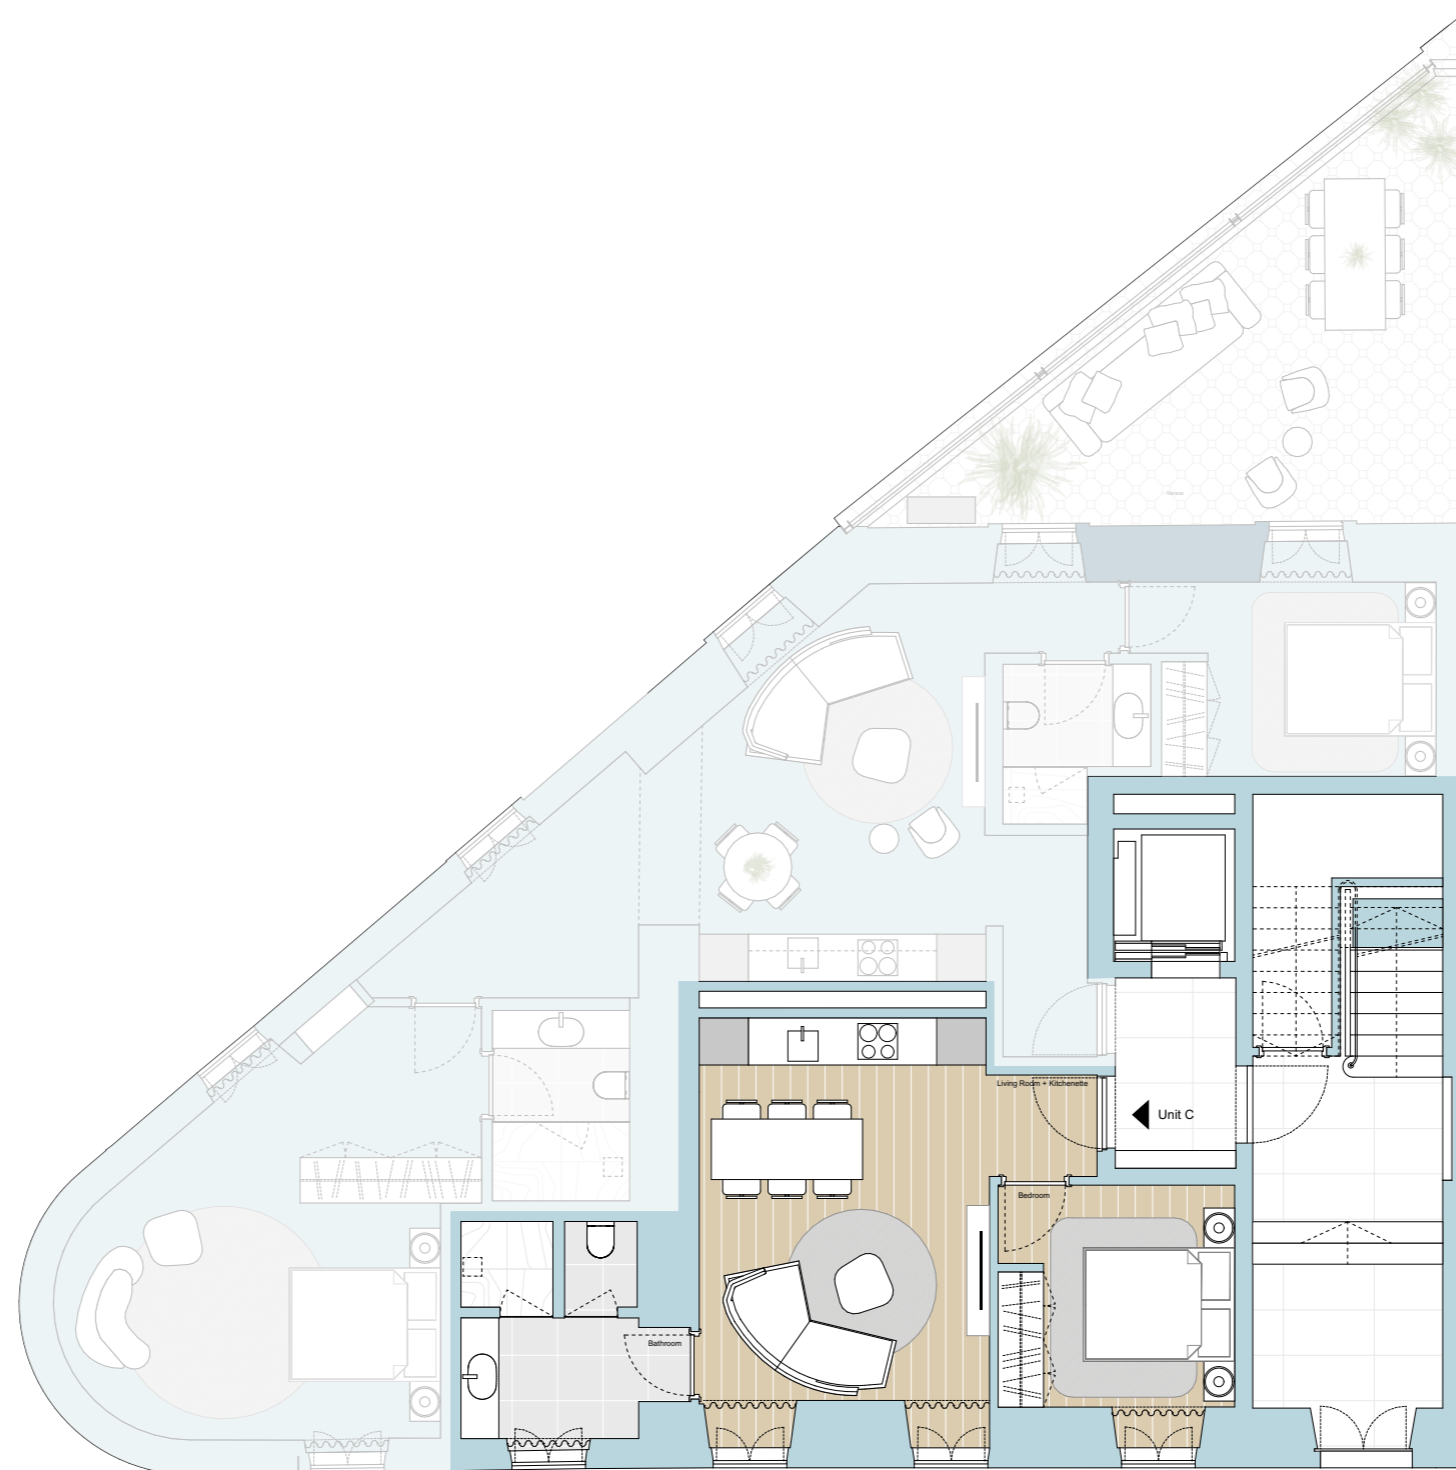

Maria RESIDENCES

Rua Maria 1, Lisboa

UNIDADE C

PISO 1

1 QUARTO
1 CASA DE BANHO

ABP 577,27sqft | 53,63 m²

UNIT C

FIRST FLOOR

1 BEDROOM
1 BATHROOM

PGA 577,27 sqft | 53,63 m²

FIRST FLOOR

All square footages are approximate. Development by GAVINHO PROPERTIES LDA. The complete offering terms are in an offering plan available from the developer. Units will not be offered furnished unless stated on the acquisition contract. Furniture and landscaping layouts shown are for concept and can be changed or adapted to suit engineering and architecture demands. No representation or warranty is made that a unit owner will be able to implement the furniture or landscaping layout shown on this floor plan. Due to the unique façade of this building, unit area per floor as well as windows in this layout may vary from floor to floor. Refer to the offering plan for dimensions and conditions.