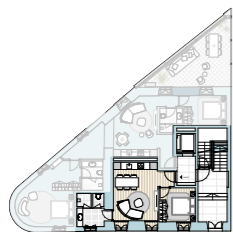

Maria RESIDENCES

Rua Maria 1, Lisboa

UNIDADE C

PISO 1

1 QUARTO
1 CASA DE BANHO

ABP 577,27sqft | 53,63 m²

UNIT C

FIRST FLOOR

1 BEDROOM
1 BATHROOM

PGA 577,27 sqft | 53,63 m²

FIRST FLOOR

All square footages are approximate. Development by GAVINHO PROPERTIES LDA. The complete offering terms are in an offering plan available from the developer. Units will not be offered furnished unless stated on the acquisition contract. Furniture and landscaping layouts shown are for concept and can be changed or adapted to suit engineering and architecture demands. No representation or warranty is made that a unit owner will be able to implement the furniture or landscaping layout shown on this floor plan. Due to the unique façade of this building, unit area per floor as well as windows in this layout may vary from floor to floor. Refer to the offering plan for dimensions and conditions.