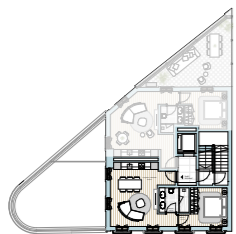

Maria RESIDENCES

Rua Maria 1, Lisboa

UNIDADE I

PISO 4

1 QUARTO
1 CASA DE BANHO
4 VARANDAS

ABP 591,37sqft | 54,94 m²

UNIT I

FOURTH FLOOR

1 BEDROOM
1 BATHROOM
4 BALCONIES

PGA 591,37 sqft | 54,94 m²

FOURTH FLOOR

All square footages are approximate. Development by GAVINHO PROPERTIES LDA. The complete offering terms are in an offering plan available from the developer. Units will not be offered furnished unless stated on the acquisition contract. Furniture and landscaping layouts shown are for concept and can be changed or adapted to suit engineering and architecture demands. No representation or warranty is made that a unit owner will be able to implement the furniture or landscaping layout shown on this floor plan. Due to the unique façade of this building, unit area per floor as well as windows in this layout may vary from floor to floor. Refer to the offering plan for dimensions and conditions.