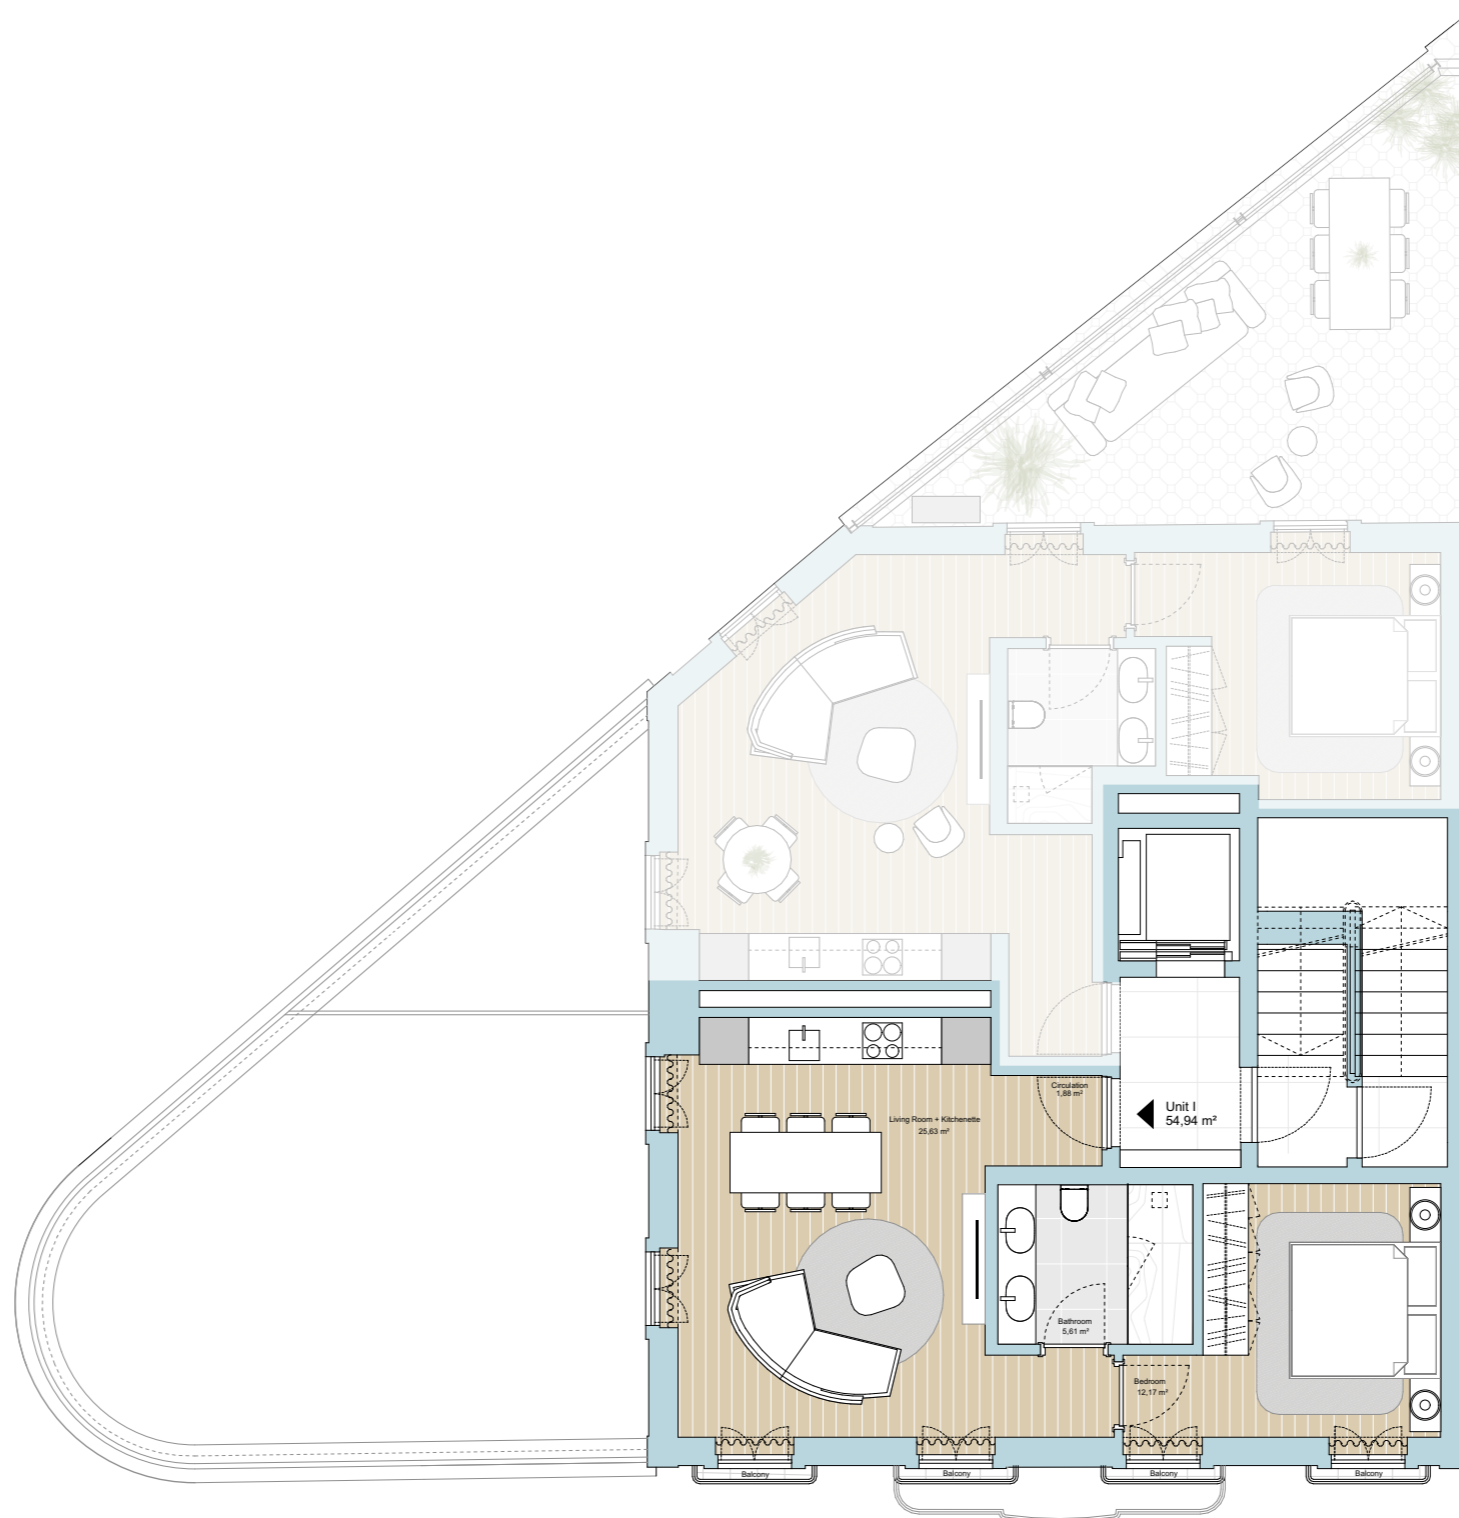

Maria RESIDENCES

Rua Maria 1, Lisboa

UNIDADE I

PISO 4

1 QUARTO
1 CASA DE BANHO
4 VARANDAS

ABP 591,37sqft | 54,94 m²

UNIT I

FOURTH FLOOR

1 BEDROOM
1 BATHROOM
4 BALCONIES

PGA 591,37 sqft | 54,94 m²

FOURTH FLOOR

All square footages are approximate. Development by GAVINHO PROPERTIES LDA. The complete offering terms are in an offering plan available from the developer. Units will not be offered furnished unless stated on the acquisition contract. Furniture and landscaping layouts shown are for concept and can be changed or adapted to suit engineering and architecture demands. No representation or warranty is made that a unit owner will be able to implement the furniture or landscaping layout shown on this floor plan. Due to the unique façade of this building, unit area per floor as well as windows in this layout may vary from floor to floor. Refer to the offering plan for dimensions and conditions.