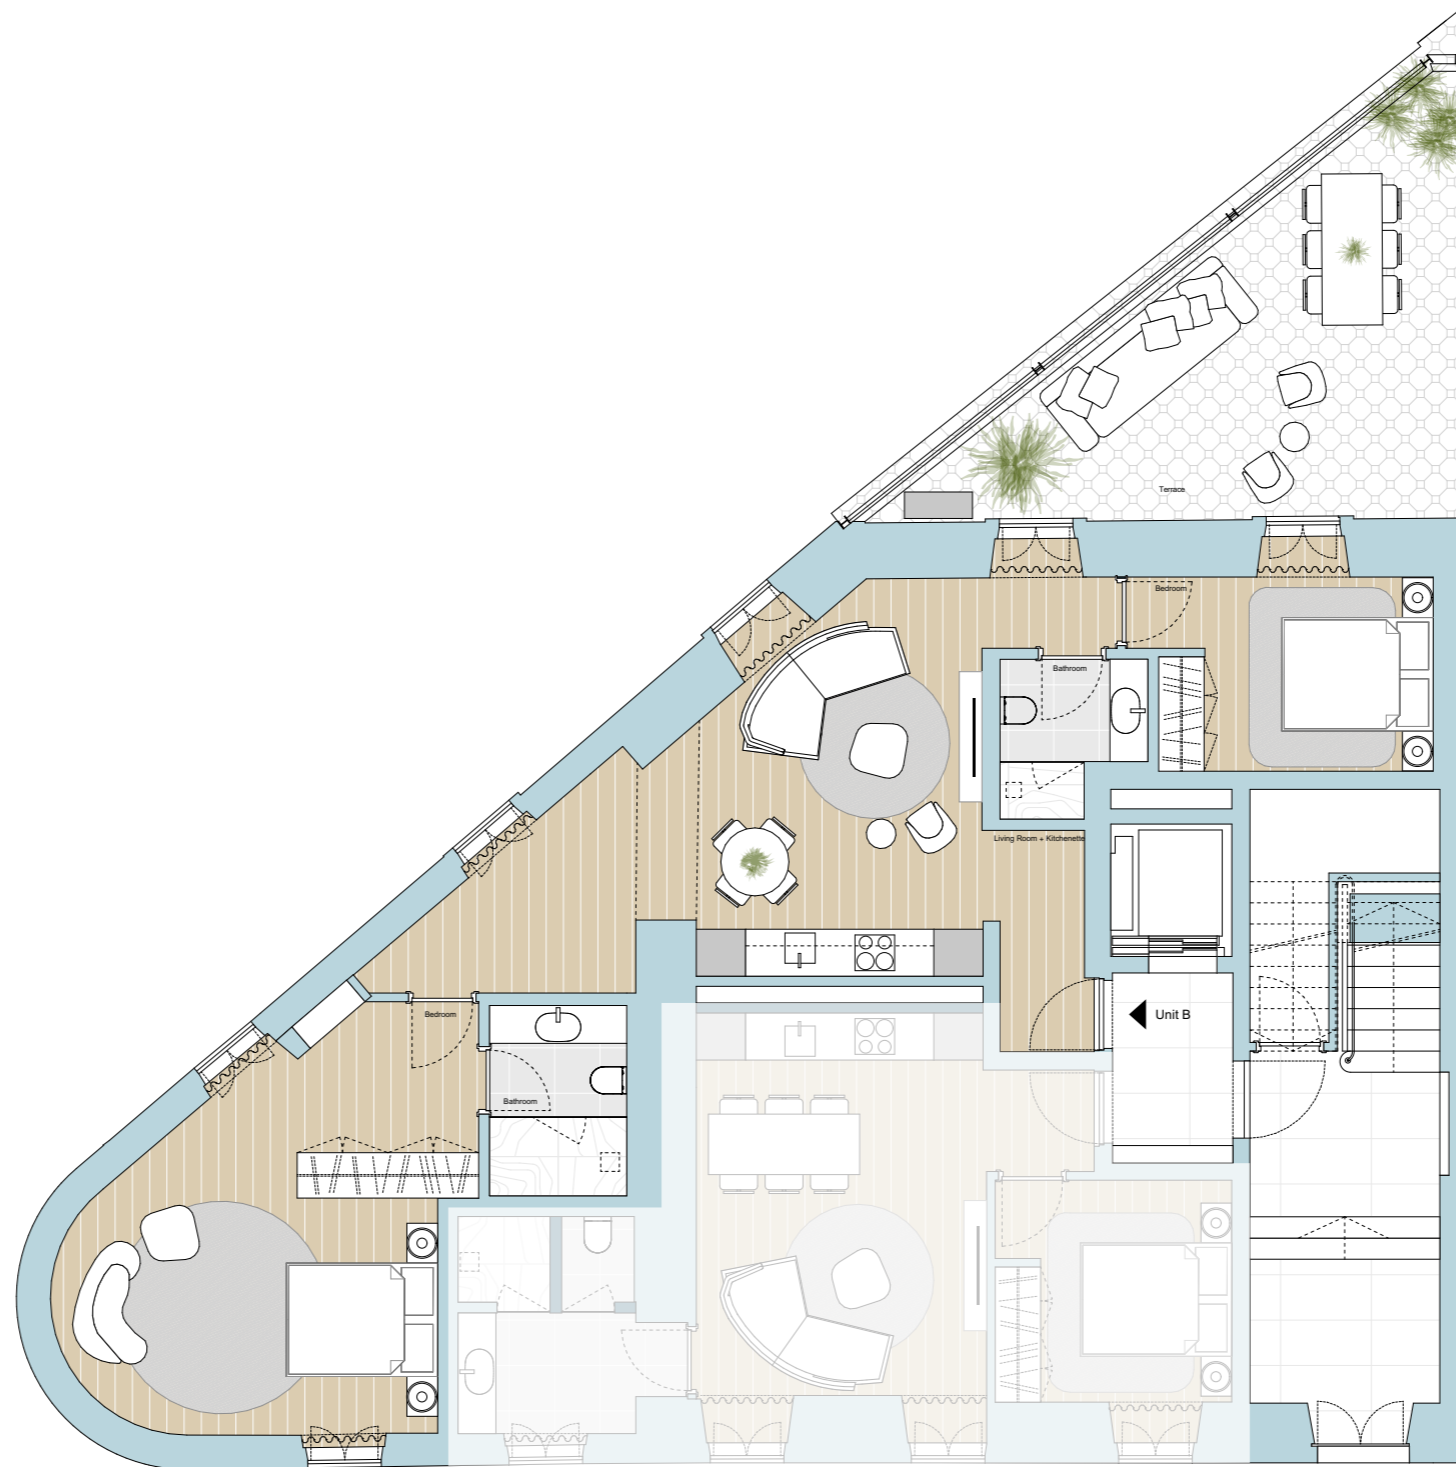

Maria RESIDENCES

Rua Maria 1, Lisboa

UNIDADE B

PISO 1
1 MASTERSUITE COM WALK IN CLOSET
1 SUITE
2 CASA DE BANHO
TERRAÇO

ABP 1378,86sqft | 128,10m²

UNIT B

FIRST FLOOR
1 MASTERSUITE WITH WALK IN CLOSET
1 SUITE
2 BATHROOMS
TERRACE

PGA 1378,86 sqft | 128,10m²

FIRST FLOOR

All square footages are approximate. Development by GAVINHO PROPERTIES LDA. The complete offering terms are in an offering plan available from the developer. Units will not be offered furnished unless stated on the acquisition contract. Furniture and landscaping layouts shown are for concept and can be changed or adapted to suit engineering and architecture demands. No representation or warranty is made that a unit owner will be able to implement the furniture or landscaping layout shown on this floor plan. Due to the unique façade of this building, unit area per floor as well as windows in this layout may vary from floor to floor. Refer to the offering plan for dimensions and conditions.