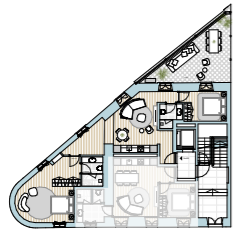

Maria RESIDENCES

Rua Maria 1, Lisboa

UNIDADE B

PISO 1
1 MASTERSUITE COM WALK IN CLOSET
1 SUITE
2 CASA DE BANHO
TERRAÇO

ABP 1378,86sqft | 128,10m²

UNIT B

FIRST FLOOR
1 MASTERSUITE WITH WALK IN CLOSET
1 SUITE
2 BATHROOMS
TERRACE

PGA 1378,86 sqft | 128,10m²

FIRST FLOOR

All square footages are approximate. Development by GAVINHO PROPERTIES LDA. The complete offering terms are in an offering plan available from the developer. Units will not be offered furnished unless stated on the acquisition contract. Furniture and landscaping layouts shown are for concept and can be changed or adapted to suit engineering and architecture demands. No representation or warranty is made that a unit owner will be able to implement the furniture or landscaping layout shown on this floor plan. Due to the unique façade of this building, unit area per floor as well as windows in this layout may vary from floor to floor. Refer to the offering plan for dimensions and conditions.