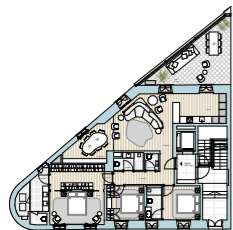

Maria RESIDENCES

Rua Maria 1, Lisboa

UNIDADE BC

PISO 1
1 MASTERSUITE COM WALK IN CLOSET
1 SUITE E 1 QUARTO
3,5 CASA DE BANHO
TERRAÇO

ABP 1956,12sqft | 181,83 m²

EXPOSIÇÃO SUL ESTE E OESTE

--- UNIT BC ---

FIRST FLOOR
1 MASTERSUITE WITH WALK IN CLOSET
1 SUITE AND 1 BEDROOM
3,5 BATHROOM
TERRACE

PGA 1956,12 sqft | 181,73m²

SOUTH, EAST AND WEST EXPOSITION

FIRST FLOOR

All square footages are approximate. Development by GAVINHO PROPERTIES LDA. The complete offering terms are in an offering plan available from the developer. Units will not be offered furnished unless stated on the acquisition contract. Furniture and landscaping layouts shown are for concept and can be changed or adapted to suit engineering and architecture demands. No representation or warranty is made that a unit owner will be able to implement the furniture or landscaping layout shown on this floor plan. Due to the unique façade of this building, unit area per floor as well as windows in this layout may vary from floor to floor. Refer to the offering plan for dimensions and conditions.