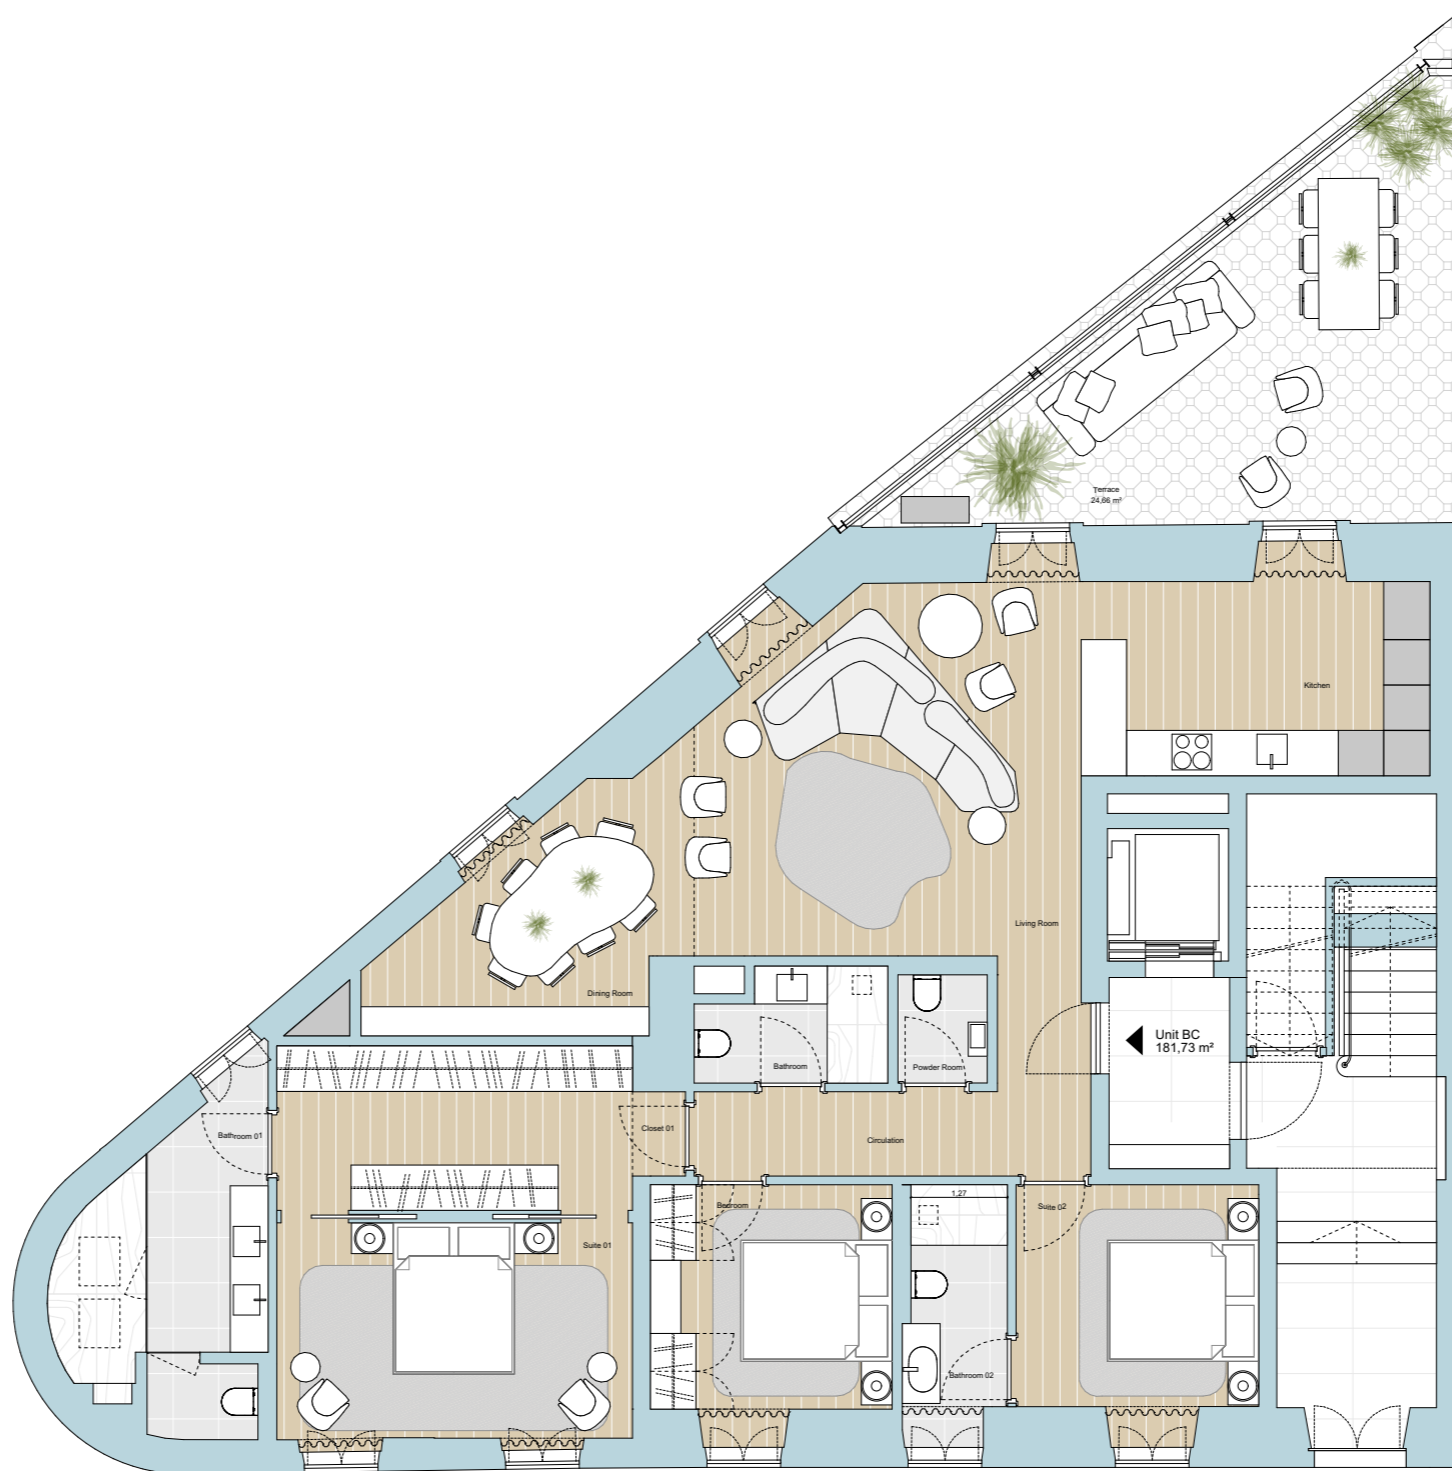

Maria RESIDENCES

Rua Maria 1, Lisboa

UNIDADE BC

PISO 1
1 MASTERSUITE COM WALK IN CLOSET
1 SUITE E 1 QUARTO
3,5 CASA DE BANHO
TERRAÇO

ABP 1956,12sqft | 181,83 m²

EXPOSIÇÃO SUL ESTE E OESTE

--- UNIT BC ---

FIRST FLOOR
1 MASTERSUITE WITH WALK IN CLOSET
1 SUITE AND 1 BEDROOM
3,5 BATHROOM
TERRACE

PGA 1956,12 sqft | 181,73m²

SOUTH, EAST AND WEST EXPOSITION

FIRST FLOOR

All square footages are approximate. Development by GAVINHO PROPERTIES LDA. The complete offering terms are in an offering plan available from the developer. Units will not be offered furnished unless stated on the acquisition contract. Furniture and landscaping layouts shown are for concept and can be changed or adapted to suit engineering and architecture demands. No representation or warranty is made that a unit owner will be able to implement the furniture or landscaping layout shown on this floor plan. Due to the unique façade of this building, unit area per floor as well as windows in this layout may vary from floor to floor. Refer to the offering plan for dimensions and conditions.